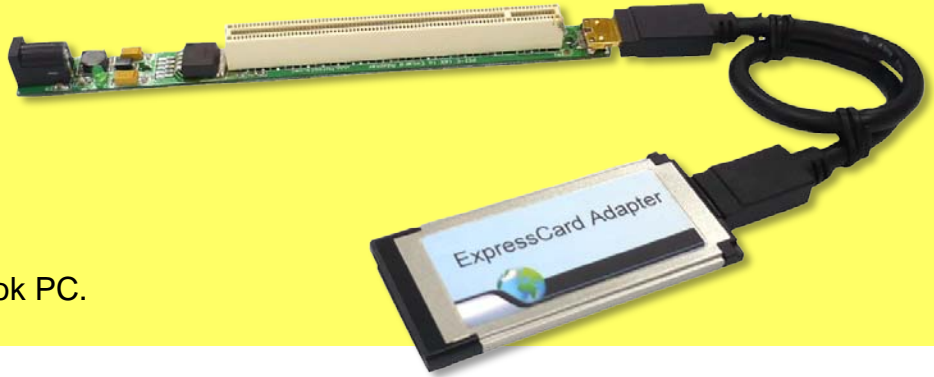

# PE4

PCI-E 16X to expresscard / 34 adaptor with cable

The PCI-E 16X to Express Card / 34 adaptor is designed for Notebook PCs that converts PCI Express 1X, 4X, 8X, 16X Card to Express card Interface.

This adapter allows you to use your existing PCI-E add-in Card in the notebook PC.

## Key Features

- Allows user to test PCI Express modules on the Express card interface of Notebook PC
- Support all the PCI-Express 1X, 4X, 8X, 16X card such as LAN, Video...etc. to notebook PC

## Product Specifications

- External AC/DC 12V/5A adapter
- PCI Express Card Electromechanical Specification 1.1
- Expresscard standard release 1.0

**Notice:** PE4 is engineering sample test now. It can detect standard PCIe add-in card in NOTEBOOK, but we cannot guarantee PCIe add-in card compatibility with your NOTEBOOK. The functions may not work properly.

## Package Contents:

Express card to the converted port adaptor X1

Converted port to Express card adapter x1

Custom PCI-E Male to Male cable 30cm x1  
option PCI-E Male to Male cable 100cm x1

As a New manufacturer of quality computer connectivity products since 2009/Mar, BPLUS technology brings to market a broad range of upgrade products. These products bridge the connection between Desktop/Notebook systems and external peripherals.