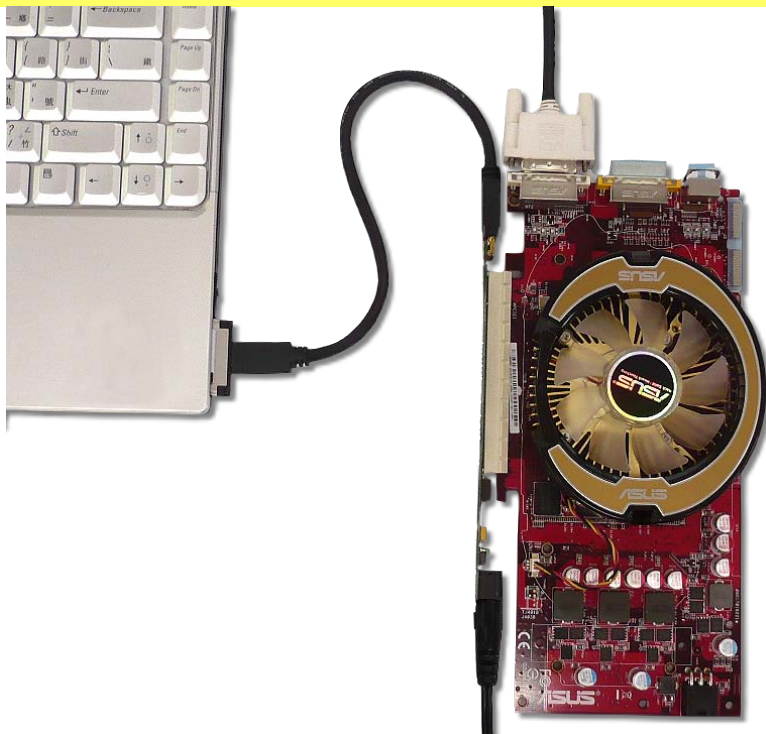

# PE4

PCI-E 16X to expresscard / 34 adaptor with cable

The PCI-E 16X to Express Card / 34 adaptor is designed for Notebook PCs that converts PCI Express 1X, 4X, 8X, 16X Card to Express card Interface.

This adapter allows you to use your existing PCI-E add-in Card in the notebook PC.

## Key Features

- Allows user to test PCI Express modules on the Express card interface of Notebook PC
- Support all the PCI-Express 1X, 4X, 8X, 16X card such as LAN, Video...etc. to notebook PC

## Product Specifications

- External AC/DC 12V/5A adapter
- PCI Express Card Electromechanical Specification 1.1
- Expresscard standard release 1.0

**Notice:** PE4 is engineering sample test now. It can detect standard PCIe add-in card in NOTEBOOK, but we cannot guarantee PCIe add-in card compatibility with your NOTEBOOK. The functions may not work properly.

## Package Contents:

Express card to the converted port adaptor X1

Converted port to Express card adapter x1

Custom PCI-E Male to Male cable 30cm x1  
option PCI-E Male to Male cable 100cm x1

As a New manufacturer of quality computer connectivity products since 2009/Mar, BPLUS technology brings to market a broad range of upgrade products. These products bridge the connection between Desktop/Notebook systems and external peripherals.