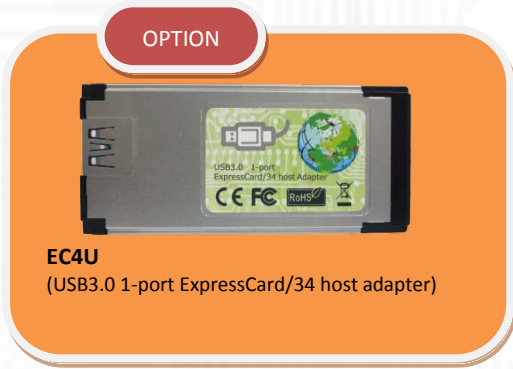

# SSDMB (mini-SATA to USB3.0 Adapter ver1.3)

SSDMA is mSATA SSD to USB3.0 adapter design for custom mini SATA SSD mobile solution.

The adapter will allow you to use mSATA SSD card through USB port on your desktop or laptop.

SSDMB

OPTION

**EC4U**  
(USB3.0 1-port ExpressCard/34 host adapter)

SSDMB module

## Function

- Allows user to use custom mSATA SSD to USB port in the Desktop or laptop
- Compatible with Full/Half card dimension size of MINI SATA SSD Module
- Active LED
- Support Hi-Speed USB 3.0, SATAII mass storage device.