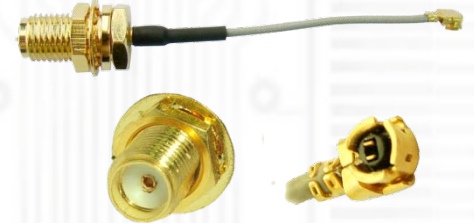

## USBMI-C Package Contents

USBMI-C  
(Wireless USB Mini Card Adapter ver1.1b)x1

USB-Y-Line-2.0  
(USB 2.0 Y-Line cable) x1

U.fl / IPX to RP-SMA female pigtail for wifi RF cable adapter

**Option**

U.fl / IPX to SMA female pigtail for wifi RF cable adapter

Screwdriver x1

Screw x2