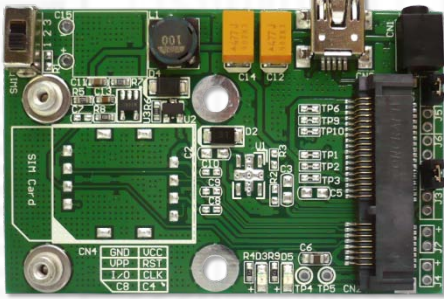

# USBMI-C (Wireless USB Mini Card Adapter ver1.1b)

The USBMI-C adapter is designed for desktop PCs that convert Mini-Card to USB port.

You can insert your USB type minicard such as 802.11a/b/g to this adapter then plug to USB port through USB cable.

Standard SIM card connector is **NOT** provided.

USBMI-C module

## Function:

- ◆ USB mini type-B connection to desktop or notebook PC
- ◆ Supports system bus interface: USB.
- ◆ Supports USB interface of Mini-Cards such as WLAN,WLAN, WiMAX Mini Card to desktop PC.
- ◆ Support U.FL/IPX to RP-SMA pigtail Wifi RF cable adapter
- ◆ (Option) 900/1800 MHz 2dBi Portable Antenna
- ◆ (Option) 2.4GHz 2.15dBi Rubber Duck Antenna
- ◆ (Option) 2.4/5.8GHz Rubber Duck Antenna
- ◆ (Option) 5.8GHz 5dBi Rubber Duck Antenna
- ◆ (Option) 2.3GHz 2.15dBi Rubber Duck Antenna
- ◆ (Option) 2.5GHz 2 dBi Rubber Duck Antenna
- ◆ (Option) 3.5GHz 2.5dBi Rubber Duck Antenna

## Specifications

- PCI Express Mini Card to USB adapter.
- PCI Express Mini Card Electromechanical Specification Revision 1.2
- Universal Serial Bus Specification Revision 2.0
- Full / Half -Mini Card dimension.