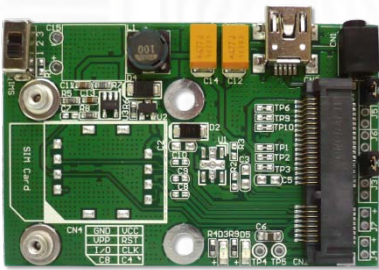

USBMI-C module Package Contents

USBMI-C module
(Wireless USB Mini Card Adapter ver1.1b)x1