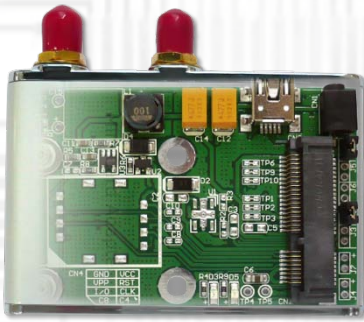

USBMI-C Package Contents

USBMI-C
(Wireless USB Mini Card Adapter ver1.1b)x1